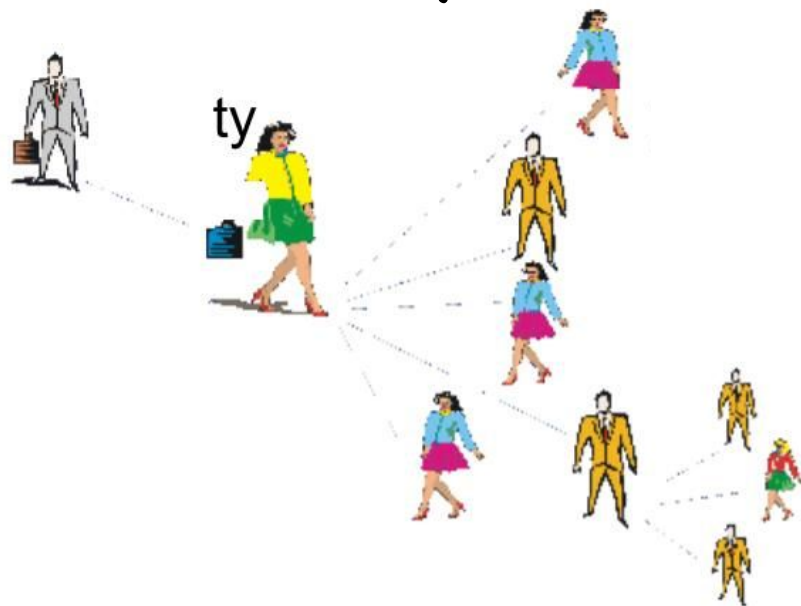

enta system

ZAKUPY 100.000 pkt - 150 osób
TWÓJ DOCHÓD: 4.200.00 ZŁOTYCH