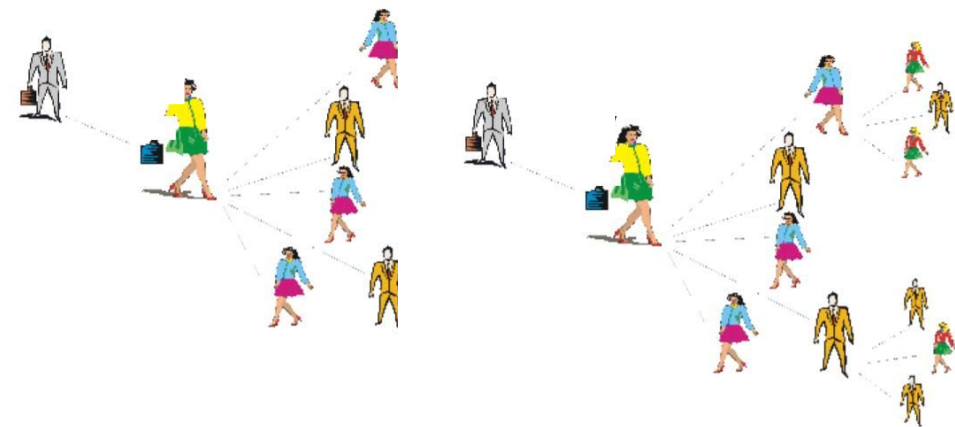

enta system

ZAKUPY 100.000 pkt - 150 osób
TWÓJ DOCHÓD: 4.200.00 ZŁOTYCH