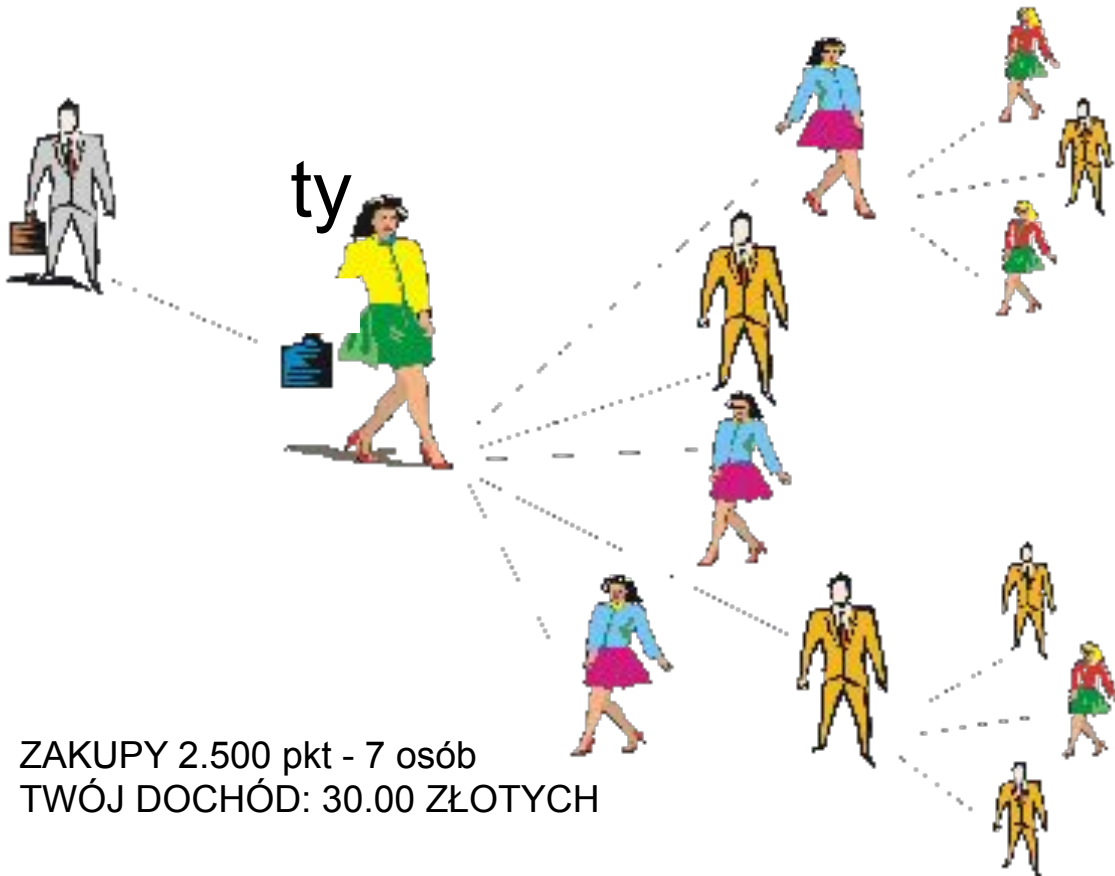

ZAKUPY 2.500 pkt - 7 osób
TWÓJ DOCHÓD: 30.00 ZŁOTYCH

enta system