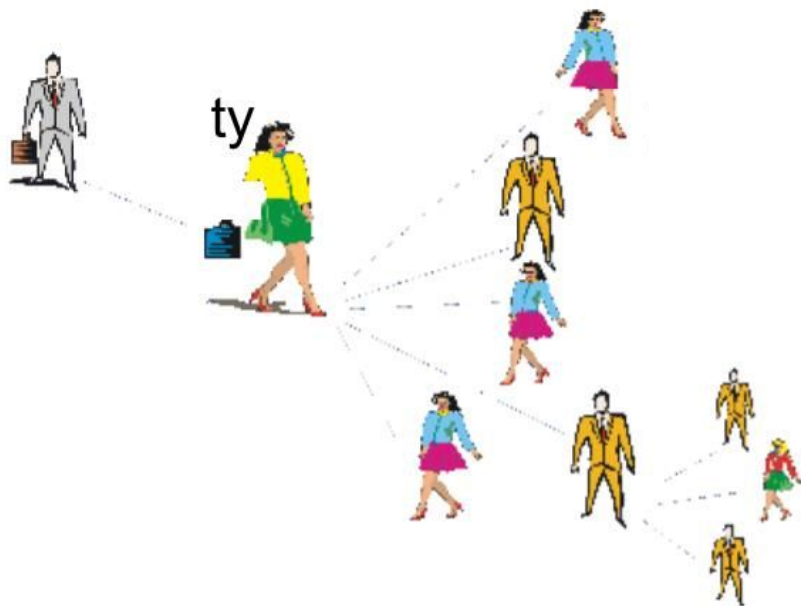

ZAKUPY 20.000 pkt - 50 osób
TWÓJ DOCHÓD: 600.00 ZŁOTYCH

enta system